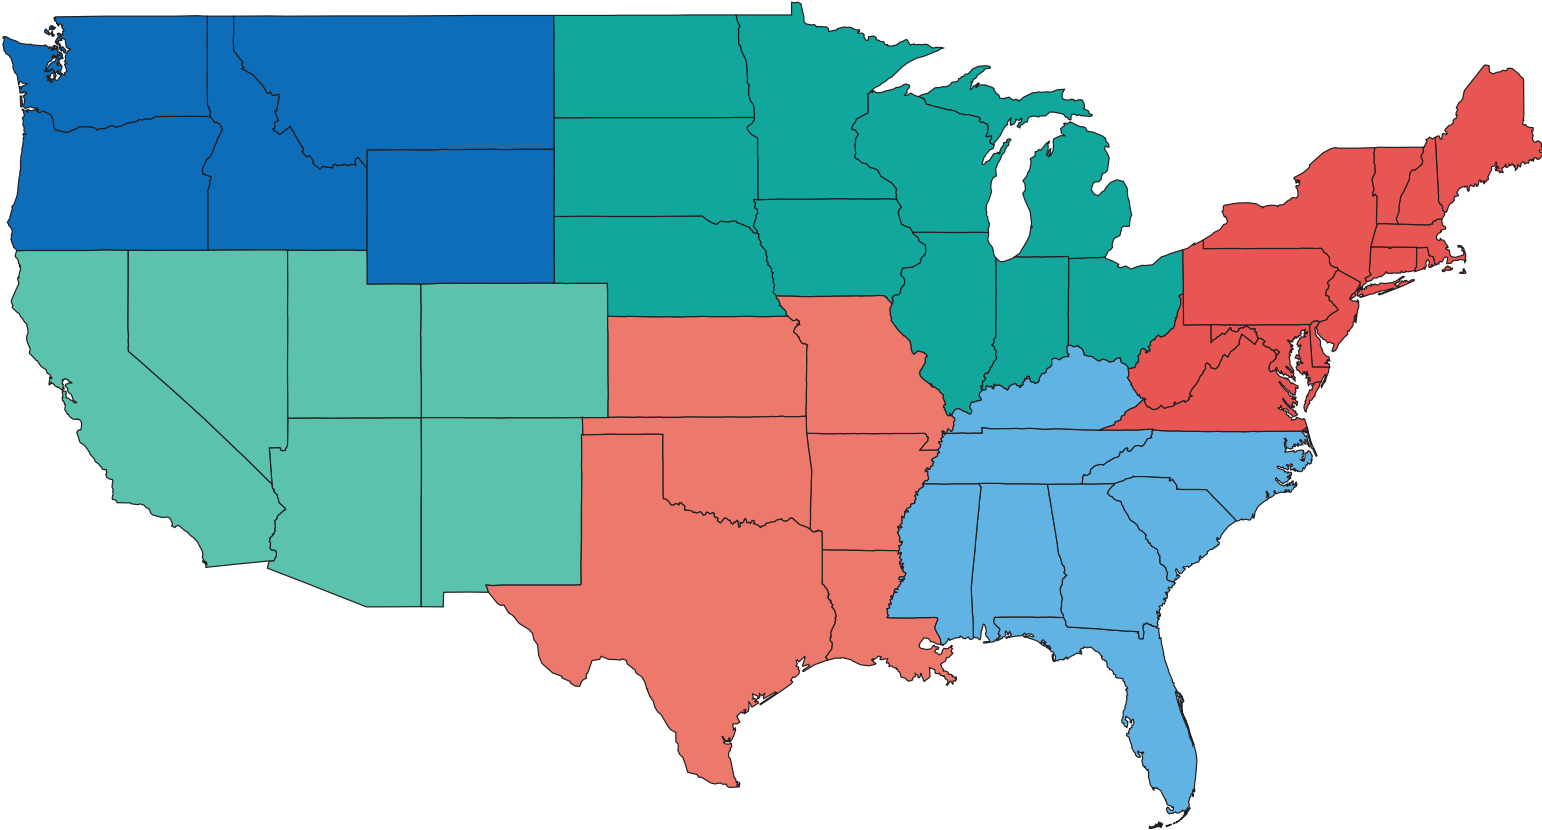

# SMALL MARKET MEETINGS

## REGIONAL CIRCULATION

● Northeast .....	2,836
● Southeast .....	1,753
● Midwest .....	1,795
● South-Central .....	1,309
● Northwest .....	283
● Southwest .....	<u>1,725</u>
Total: .....	9,701 *Buyers Only